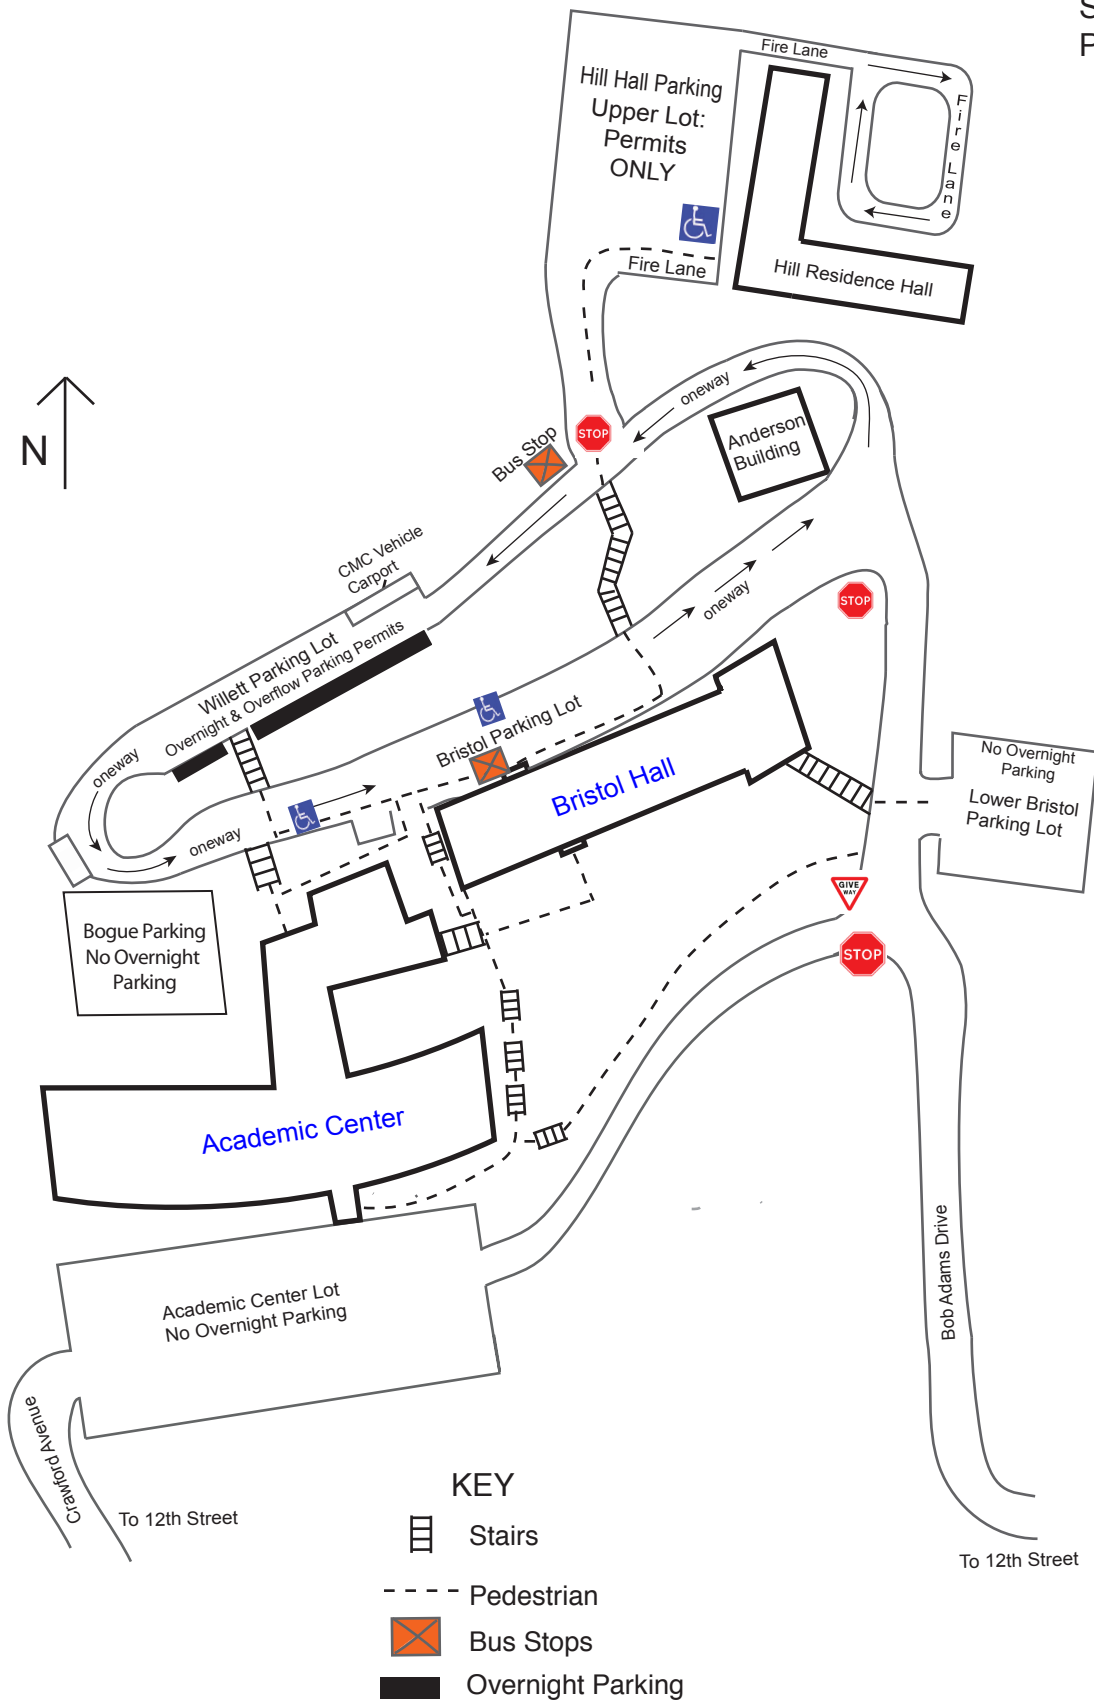

Colorado Mountain College  
Steamboat Springs Campus  
Parking & Pedestrian Access

**KEY**

-  Stairs
-  Pedestrian
-  Bus Stops
-  Overnight Parking

**Campus Parking**

- Resident Student Parking**
- Hill Hall Permits
  - Willett Lot (overflow)
  - Overnight Parking

- Commuter Parking**
- Academic Lot
  - Bogue Lot
  - Bristol Lot
  - Bristol Lower Lot