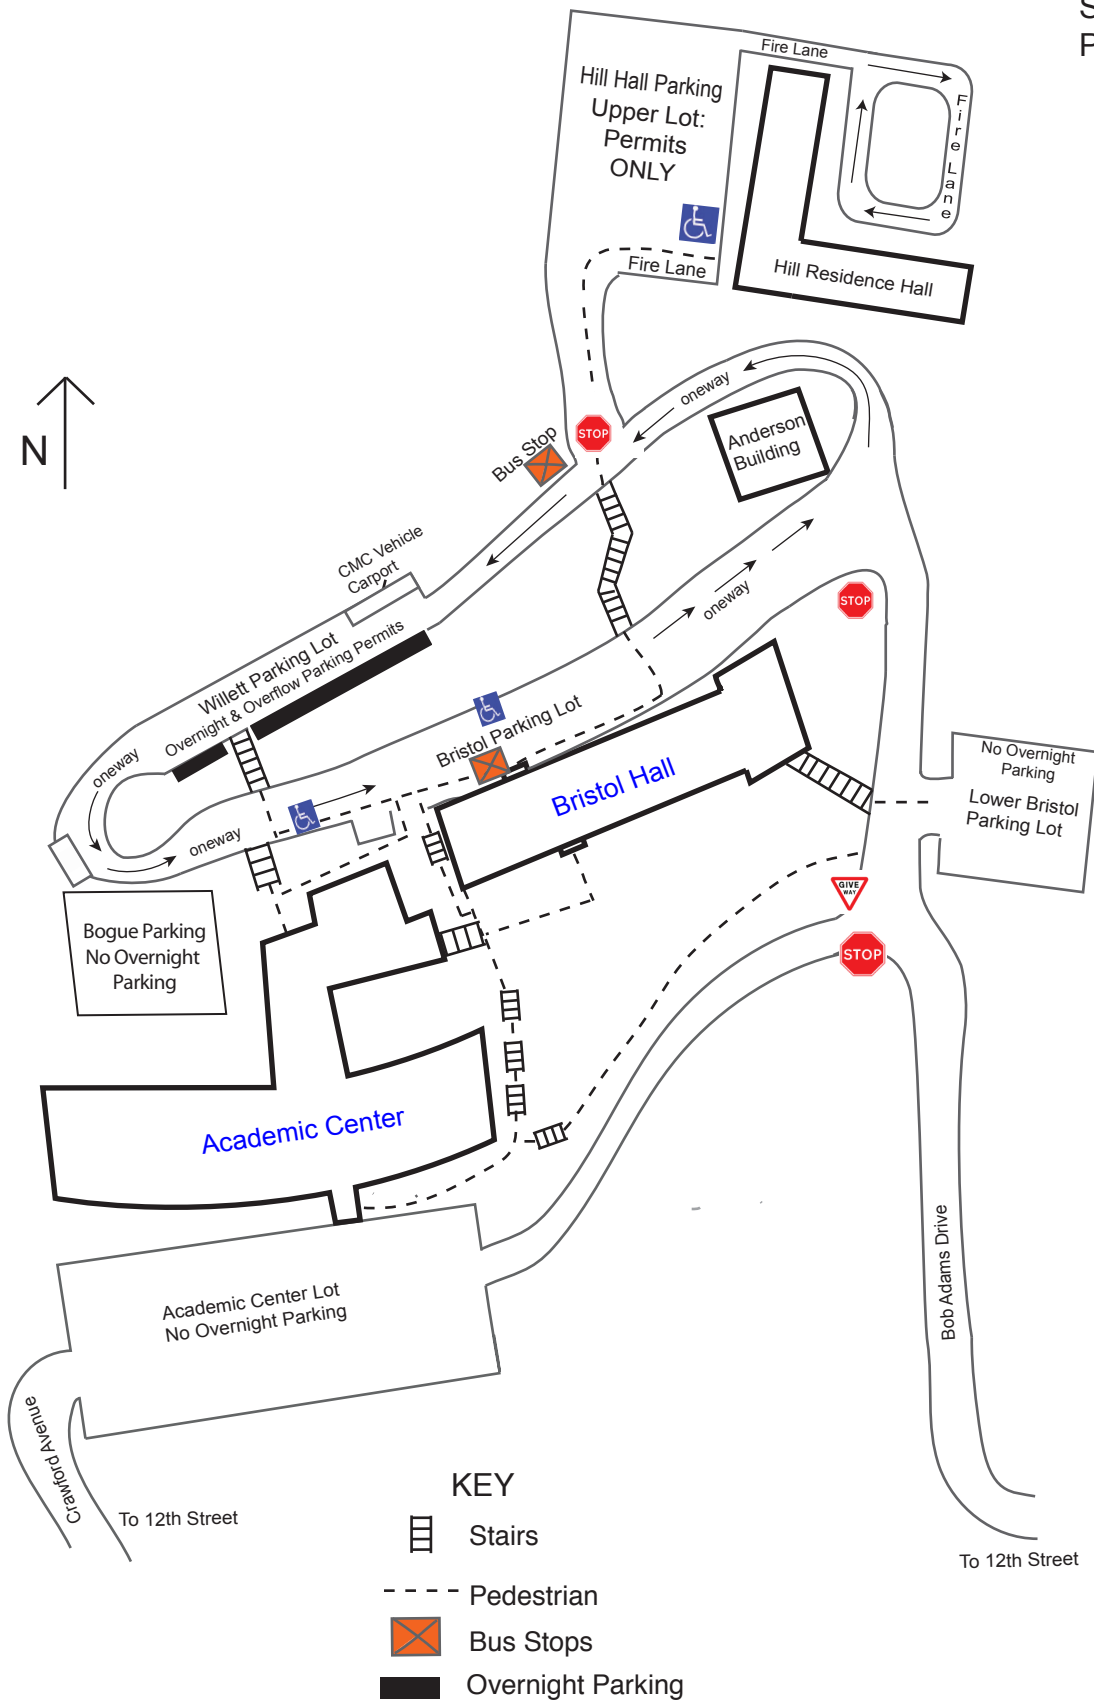

Colorado Mountain College
Steamboat Springs Campus
Parking & Pedestrian Access

KEY

-  Stairs
-  Pedestrian
-  Bus Stops
-  Overnight Parking

Campus Parking

Resident Student Parking

- Hill Hall Permits
- Willett Lot (overflow)
- Overnight Parking

Commuter Parking

- Academic Lot
- Bogue Lot
- Bristol Lot
- Bristol Lower Lot